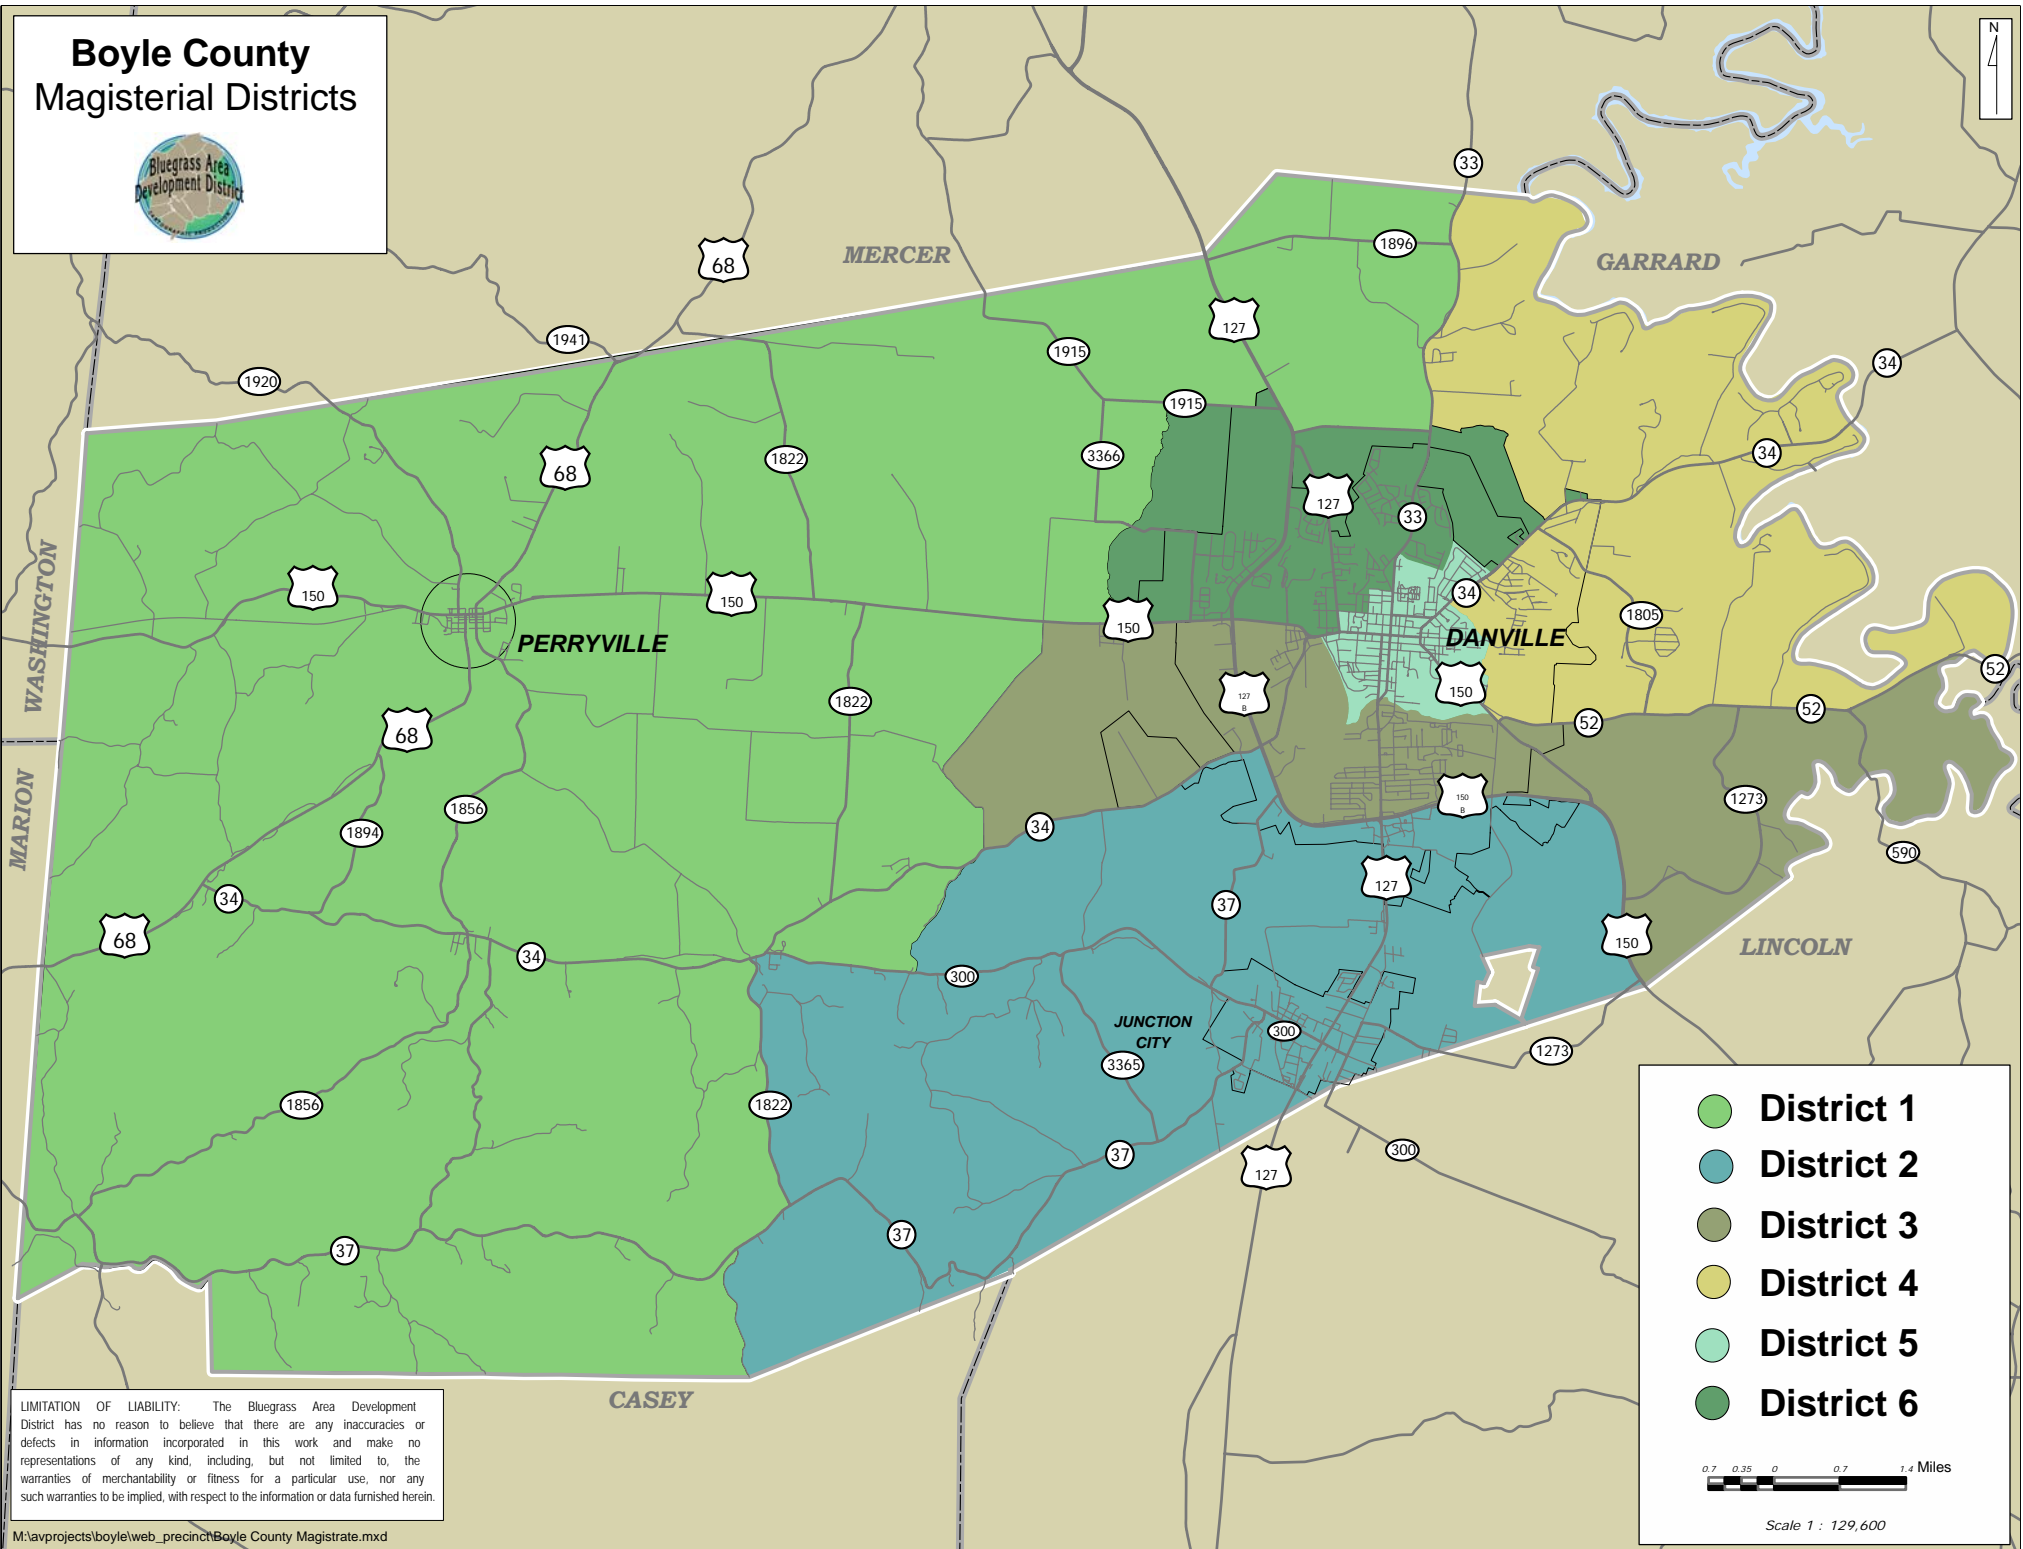

Boyle County Magisterial Districts