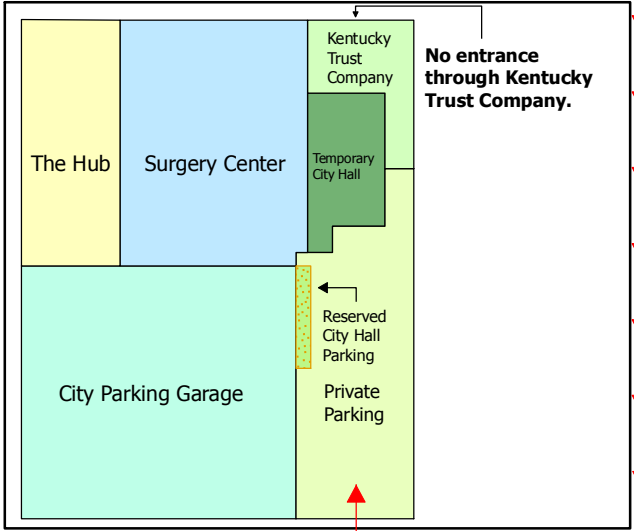

Directions to Temporary City Services

North Fourth Street

North Third Street

North Second Street

West Main Street

South Fourth Street

South Third Street

South Second Street

West Walnut Street

Only entrance to City Hall.

- * 30 minute parking in reserved City Hall parking area.
- * 2 hour parking on street, unless marked otherwise.
- * All day parking available in the parking garage.