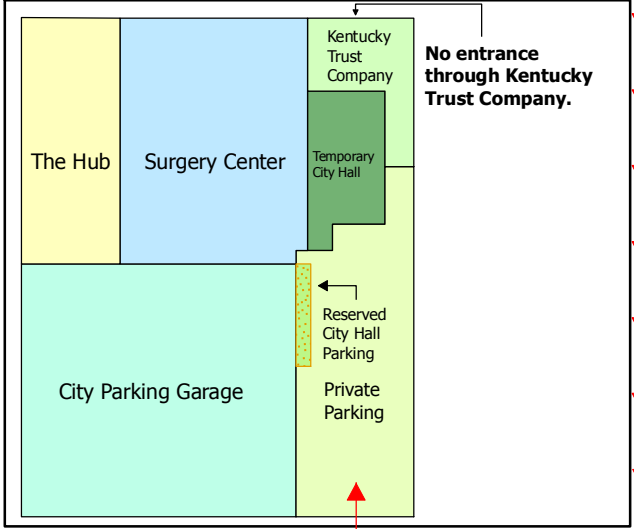

# Directions to Temporary City Services

North Fourth Street

North Third Street

North Second Street

West Main Street

South Fourth Street

South Third Street

South Second Street

West Walnut Street

**Only entrance to City Hall.**

- \* 30 minute parking in reserved City Hall parking area.
- \* 2 hour parking on street, unless marked otherwise.
- \* All day parking available in the parking garage.